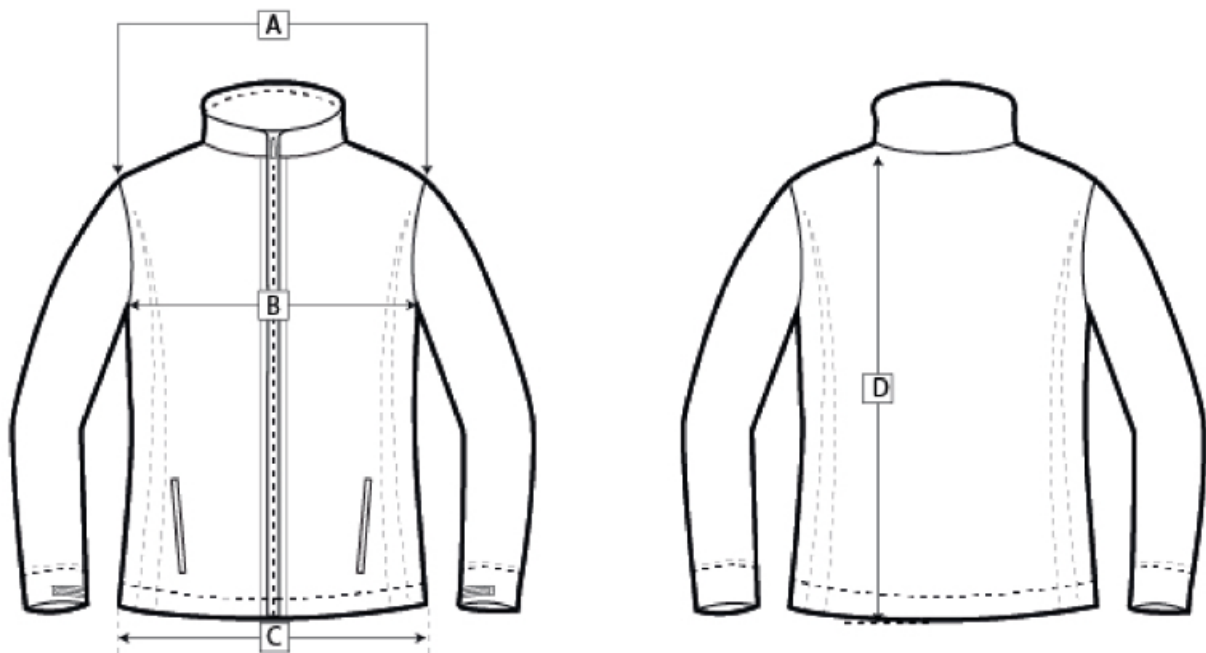

Hyundai Motorsport Softshell Jacket

Men		S	M	L	XL	2XL
A	shoulder width	43,5	45,0	47,0	50,0	51,0
B	1/2 chest	49,5	52,5	56,5	61,0	62,5
C	1/2 bottom	50,0	54,0	57,0	58,5	61,0
D	center back length	70,0	72,0	75,7	77,0	80,5

Women		S	M	L	XL
A	shoulder width	38,0	40,0	42,0	44,0
B	1/2 chest	47,5	48,5	52,0	54,5
C	1/2 bottom	50,0	52,0	54,5	57,0
D	center back length	66,0	68,0	69,0	70,0