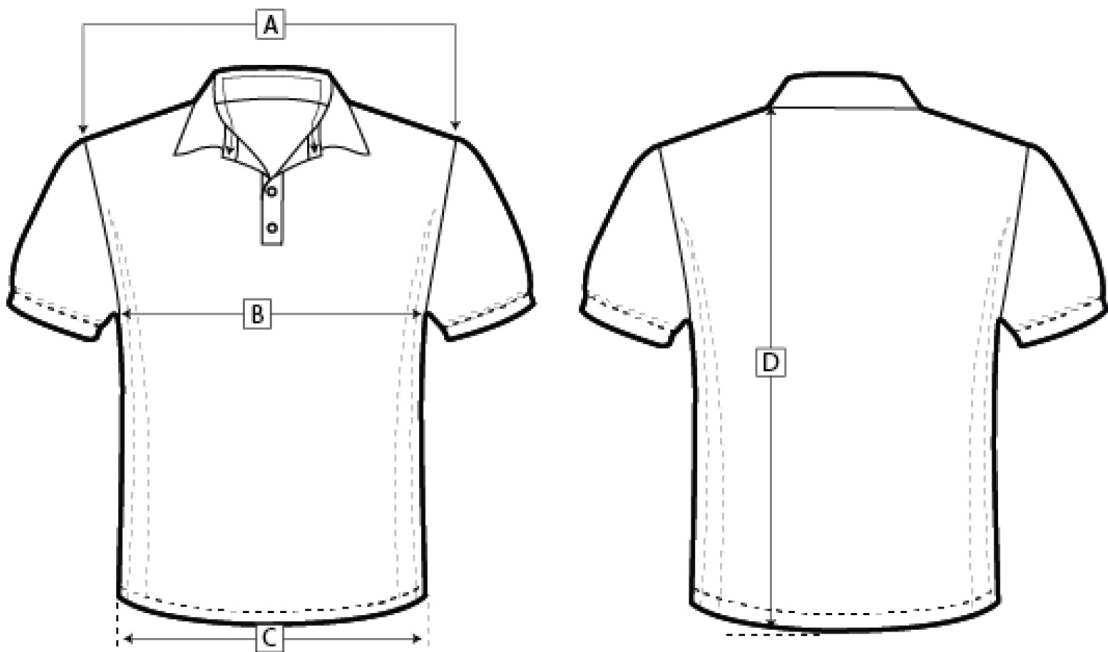

Hyundai Motorsport Polo Shirt Replica

Men's (cm)		S	M	L	XL	2XL
A	shoulder width	44,0	46,0	48,0	50,0	52,0
B	1/2 chest	52,0	54,0	56,0	58,0	60,0
C	1/2 bottom	50,0	52,0	54,0	56,0	58,0
D	center back length	70,0	72,0	74,0	76,0	78,0

Women's (cm)		XS	S	M	L	XL
A	shoulder width	30	32,0	34,0	36,0	38,0
B	1/2 chest	44	46,0	48,0	50,0	52,0
C	1/2 bottom	46	48,0	50,0	52,0	54,0
D	center back length	63	65,0	67,0	69,0	71,0